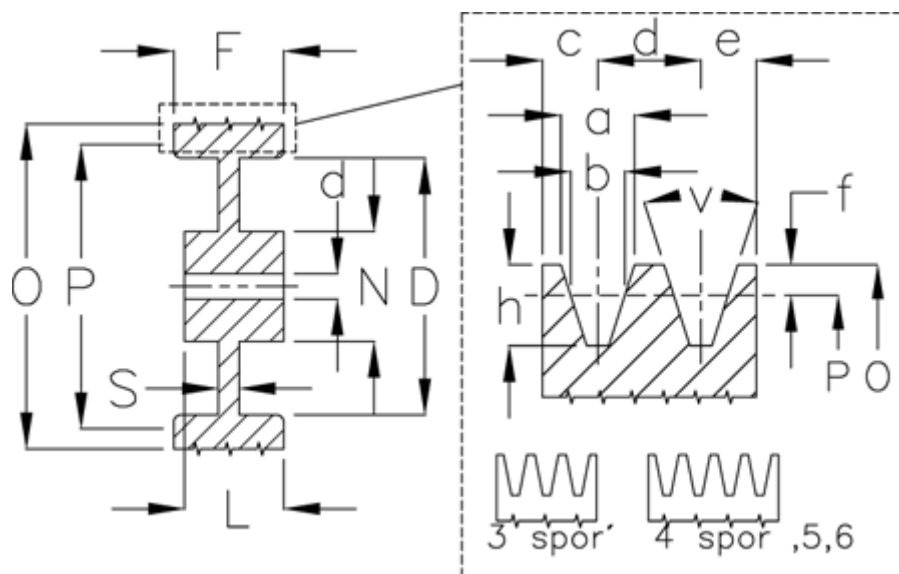

Article number: 60410220006

Description: V-belt pulley, no bore C 200/6

## Measures

D	= 143	S	= 80
d	= 25	Type	= C
F	= 161.5		
L	= 100		
N	= 90		
Number of ribs	= 6		
O	= 209.6		
P	= 200		